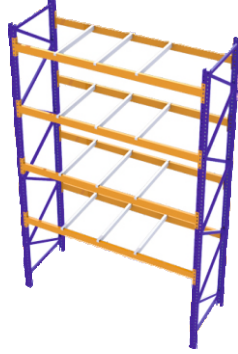

AS - 39

- METAL MARKET ARABASI

AS - 40

- KLASİK TİP PALET REYONU
- CLASSIC TYPE PALLET RACK

AS - 41

- KLASİK TİP PALET REYONU RAFLI
- CLASSIC TYPE PALLET RACK WITH SHELF

AS - 42

- METAL RAFLI HAFİF YÜK REYONU
- LIGHT DUTY RACK WITH METAL SHELF