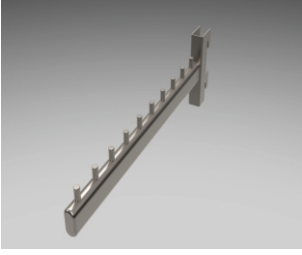

AS - 16

- 2'Lİ ORTA STAND DÜZ BASTONLU
- TWO CENTRAL STAND STRAIGHT

AS - 17

- V TİPİ AYARLI ASKILIK
- V TYPE ADJUSTABLE HANGER

AS - 18

- DAİRE ASKILIK
- CIRCLE HANGER

AS - 19

- AYAĞA GEÇMELİ ŞELELE ASKI DÜZ
- WATERFALL TYPE HANGER-STRAIGHT

AS - 20

- TEKLİ ETİKETLİ TEL ASKI(DELİKLİ PANO İÇİN
- SINGLE WIRE HANGER WITH PRICE HOLDER

AS - 21

- U ASKI (OVAL PROFİL)
- U TYPE HANGER - (OVAL PROFILE)

AS - 22

- TEL ŞELELE ASKI OVAL
- WATERFALL TYPE WIRE HANGER-OVAL