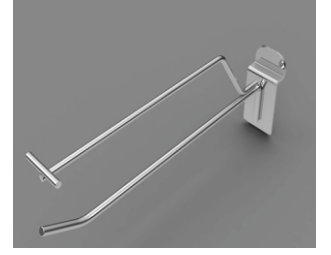

AS - 23

- TEL ŞELELE ASKI EĞİMLİ
- WATERFALL TYPE WIRE HANGER-SLOPING

AS - 24

- TEKLİ ETİKETLİTEL ASKI (DELİKLİ PANO İÇİN)
- SINGLE WIRE HANGER WITH PRICE HOLDER FOR PERFORATED BACK PANEL

AS - 25

- ŞELELE ASKI DÜZ
- WATERFALL TYPE WIRE HANGER-STRAIGHT

AS - 26

- AYAĞA GEÇMELİ ŞELELE ASKI EĞİMLİ
- WATERFALL TYPE HANGER - STRAIGHT FOR FIXINT TO UPRIGHT

AS - 27

- KANAL PANO GEÇMELİ ŞELELE ASKI DÜZ
- WATERFALL TYPE HANGER - STRAIGHT FOR FIXINT TO CANAL PANEL

AS - 28

- KANAL PANO GEÇMELİ TEKLİ ETİKETLİ TEL ASKI
- SINGLE WIRE HANGER WITH PRICE HOLDER CANAL PANEL

AS - 29

- KANAL PANO GEÇMELİ ÇİFTLİ ETİKETLİ TEL ASKI
- DOUBLE WIRE HANGER WITH PRICE HOLDER CANAL PANEL