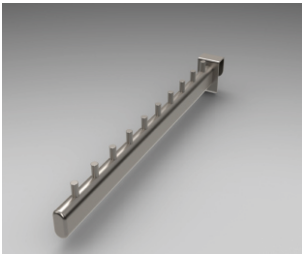

AS - 20

- TEKLİ ETİKETLİ TEL ASKI(DELİKLİ PANO İÇİN
- SINGLE WIRE HANGER WITH PRICE HOLDER

AS - 21

- U ASKI (OVAL PROFİL)
- U TYPE HANGER - (OVAL PROFILE)

AS - 22

- TEL ŞELELE ASKI OVAL
- WATERFALL TYPE WIRE HANGER-OVAL

AS - 23

- TEL ŞELELE ASKI EĞİMLİ
- WATERFALL TYPE WIRE HANGER-SLOPING

AS - 24

- TEKLİ ETİKETLİTEL ASKI (DELİKLİ PANO İÇİN)
- SINGLE WIRE HANGER WITH PRICE HOLDER FOR PERFORATED BACK PANEL

AS - 25

- ŞELELE ASKI DÜZ
- WATERFALL TYPE WIRE HANGER-STRAIGHT

AS - 26

- AYAĞA GEÇMELİ ŞELELE ASKI EĞİMLİ
- WATERFALL TYPE HANGER - STRAIGHT FOR FIXINT TO UPRIGHT

AS - 27

- KANAL PANO GEÇMELİ ŞELELE ASKI DÜZ
- WATERFALL TYPE HANGER - STRAIGHT FOR FIXINT TO CANAL PANEL